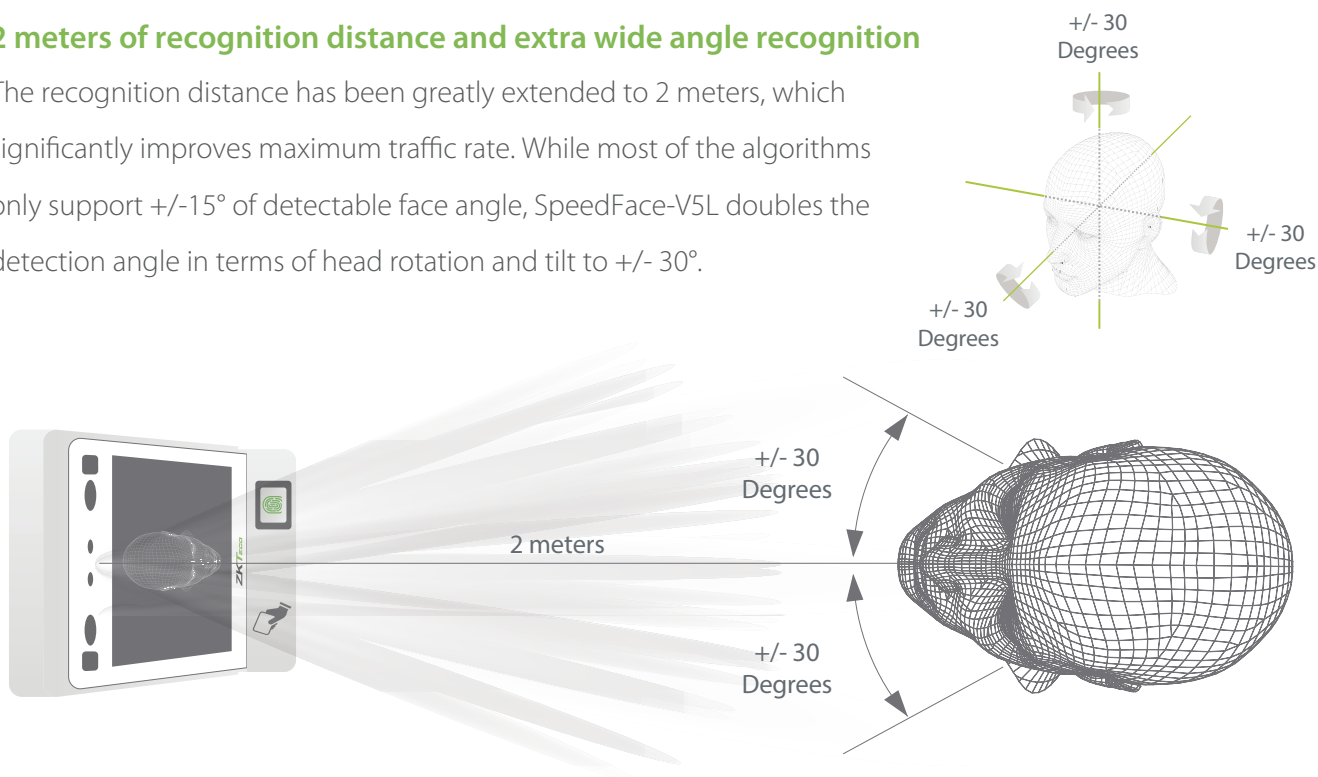

Wide Pose Angle Acceptance

Touchless for Better Hygiene

Compatible with  
**ZKBioSecurity**

**easy TimePro**

### 2 meters of recognition distance and extra wide angle recognition

The recognition distance has been greatly extended to 2 meters, which significantly improves maximum traffic rate. While most of the algorithms only support +/-15° of detectable face angle, SpeedFace-V5L doubles the detection angle in terms of head rotation and tilt to +/- 30°.