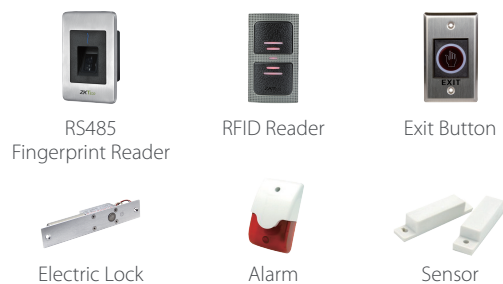

Optional Accessories