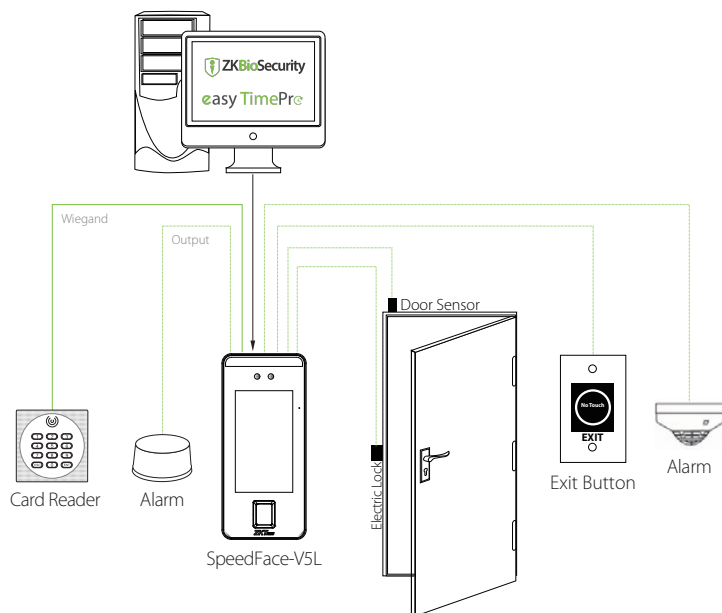

Specifications

Display	5" touchscreen
Face Capacity	6,000
Fingerprint Capacity	6,000 (Standard); 10,000 (Optional)
Card Capacity	10,000
Transactions	200,000
Operation System	Linux
Standard Functions	ID Card, ADMS, T9 Input, DST, Camera, 9-digit User ID, Access Levels, Groups, Holidays, Anti-passback, Record Query, Tamper Switch Alarm, Multiple Verify Modes
Hardware	900MHz Dual Core CPU; 512MB RAM / 8G Flash; 2MP WDR Low Light Camera; Adjustable LED Supplement Lighting
Communication	TCP/IP, WiFi (Optional), Wiegand input/output, RS485
Access Control Interface	3rd Party Electric Lock, Door Sensor, Exit Button, Alarm output, Auxiliary Input
Optional Function	RFID S50/S70 IC Card (13.56 MHz)
Facial Recognition Speed	≤1s
Biometrics Algorithms	ZKFace V5.8 & ZKFinger V10.0
Power Supply	12V 3A
Working Humidity	20%-80%
Working Temperature	0°C ~ 45°C (32°F ~ 113°F)
Dimensions (W*H*D)	91.93 x 202.93 x 21.5 (mm)
Supported Softwares	ZKBioSecurity, easy TimePro

Configuration